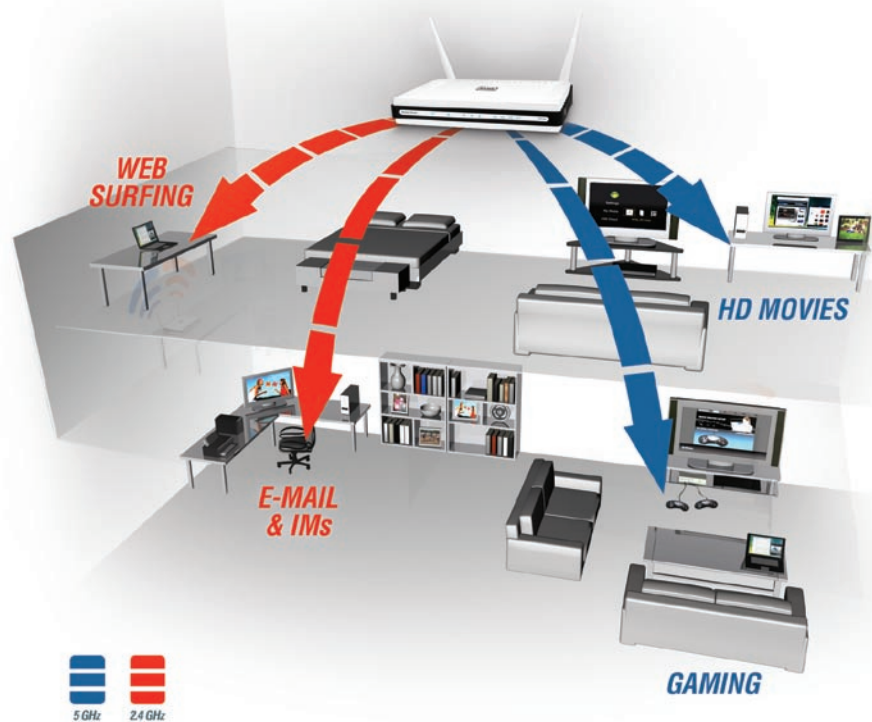

RECOMMENDED SYSTEM REQUIREMENTS

For Optimal Wireless Performance:

- + Use with Xtreme N Dual Band USB Adapter (DWA-160)

MINIMUM SYSTEM REQUIREMENTS

- + Computer with:
  - Windows Vista®, Windows XP® SP2² or Mac OS® X (v10.4)⁴
  - Internet Explorer v6 or Mozilla Firefox v1.5
  - CD-ROM
  - Network Interface Card
- + For Internet Access
  - Cable or DSL Modem
  - Subscription with an Internet Service Provider (ISP)

PACKAGE CONTENTS

- + Xtreme N Dual Band Gigabit Router
- + 2 Detachable Antennas
- + CAT5 Ethernet Cable
- + Power Adapter
- + CD-ROM⁵ with
  - Installation Wizard
  - Product Documentation

TECHNICAL SPECIFICATIONS

STANDARDS

- + IEEE 802.11n (draft 2.0)
- + IEEE 802.11g
- + IEEE 802.11a
- + IEEE 802.3
- + IEEE 802.3u

INTERFACE TYPE

- + 4 Gigabit LAN Ports
- + 1 Gigabit WAN Port
- + 1 USB Port (for Windows® Connect Now)

ANTENNA TYPE

- 2 External Reverse SMA Dualband Antennas

SECURITY

- + WPA™ & WPA2™ (Wi-Fi Protected Access)
- + Wi-Fi Protected Setup™ (WPS) - PIN & PBC

ADVANCED FIREWALL FEATURES

- + Network Address Translation (NAT)
- + Stateful Packet Inspection (SPI)
- + VPN Pass-through / Multi-sessions PPTP / L2TP / IPsec

DEVICE MANAGEMENT

Internet Explorer® v6 or Later; Mozilla® Firefox® v1.5 or Later; or other Java-enabled Browsers

CERTIFICATIONS

- + FCC Class B
- + IC

DIMENSIONS

- + Item (WxDxH): 4.6" x 7.6" x 1.2"
- + Packaging (WxDxH): 9.6" x 11.1" x 3.1"

WEIGHT

- + Item: 0.7 lbs
- + Packaging: 2.0 lbs

WARRANTY

- 1-Year Limited²

YOUR NETWORK SETUP

WIRELESS

N

² 1-Year Limited Warranty available only in the USA and Canada.

³ Computer must adhere to Microsoft's recommended System Requirements.

⁴ The software included with this product is not Mac-compatible.

©2008 D-Link Corporation/D-Link Systems, Inc. All rights reserved. D-Link, the D-Link logo, Xtreme N, and the Xtreme N logo are trademarks or registered trademarks of D-Link Corporation or its subsidiaries in the United States and/or other countries. Windows and Windows Vista are registered trademarks of Microsoft Corporation in the United States and/or other countries. Other trademarks or registered trademarks are the property of their respective owners.